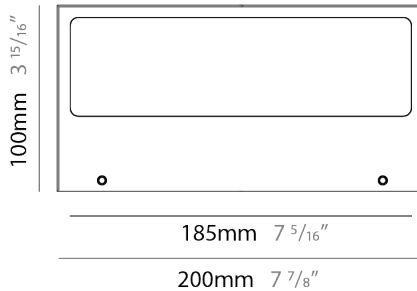

GENERAL

Series: Mini Special
Brand: Platek
Division: Exterior
Mounting Type: Surface
Mounting Location: Wall
Subcategory: Wall Effect

PHYSICAL

Shape: Rectangle
Length (mm): 200
Length (in): 7 7/8
Height (mm): 100
Depth (mm): 100
Height (in): 3 15/16
Depth (in): 3 15/16
Light Distribution: Direct / Indirect
Weight (kg): 1.6
Weight (lbs): 3.53
Diffuser: Clear tempered glass / Diffused Sandblasted Glass
Fixture Finish: [BLK / WHI / GRY / COR / ANT / BRZ](#)
Fixture Material: Aluminum Die Cast

ELECTRICAL

Lamp Type: LED
Input Wattage (W): 21
Total Output Wattage (W): 16
Dimming: Non-Dimmable
Driver Included: Yes
Driver Location: Integrated
Driver Type: Constant Current - 120Vac
Driver Class: Class 2
Input Voltage (V): 120 - 277
Constant Current (MA): 700
Upon Request: Remote: 0-10Vdc dimming / Phase dimming / Non-dimming 120/277Vac

LED

Color Temperature (°K): [3000 / 4000](#)
Max. Delivered Lumen (lm): 1770 / 1840
Nominal Lumen (lm): 2080 / 2160
CRI: >80 CRI
Lamp Life (hrs): 60000

OPTICAL

Optic°: [2 Openings](#)

RATINGS AND CERTIFICATIONS

Certified By: Certified for North American Standards
IP rating: IP65
IK Rating: IK05
Upon Request: Higher Maximum Ambient Temperature

PROJECT
TYPE
SPECIFIER
QUANTITY
DATE