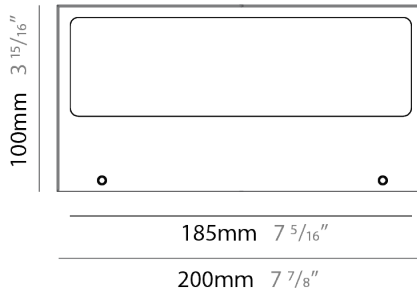

GENERAL

Series: Mini Special
Brand: Platek
Division: Exterior
Mounting Type: Surface
Mounting Location: Wall
Subcategory: Wall Effect

PHYSICAL

Shape: Rectangle
Length (mm): 200
Length (in): 7 7/8
Height (mm): 100
Depth (mm): 100
Height (in): 3 15/16
Depth (in): 3 15/16
Light Distribution: Direct
Weight (kg): 1.6
Weight (lbs): 3.53
Diffuser: Clear tempered glass / Diffused Sandblasted Glass
Fixture Finish: [BLK / WHI / GRY / COR / ANT / BRZ](#)
Fixture Material: Aluminum Die Cast

ELECTRICAL

Lamp Type: LED
Input Wattage (W): 10 / 19.5
Total Output Wattage (W): 8 / 18
Dimming: Non-Dimming / Phase Dimming (120vac Only)
Driver Included: Yes
Driver Location: Integrated
Driver Type: Constant Current - 120 / 277Vac
Driver Class: Class 2
Input Voltage (V): 120 - 277
Constant Current (MA): 700
Upon Request: Remote: 0-10Vdc dimming

LED

Number of LEDs: 1 / 4
Color Temperature (°K): [3000 / 4000](#)
Max. Delivered Lumen (lm): 910 / 945
Nominal Lumen (lm): 1040 / 1080
CRI: >80 CRI
Lamp Life (hrs): 60000

OPTICAL

Optic°: [1 Opening](#)

RATINGS AND CERTIFICATIONS

Certified By: Certified for North American Standards
IP rating: IP65
IK Rating: IK05
Bug Rating: B1 U4 G0
Upon Request: Higher Maximum Ambient Temperature

PROJECT
TYPE
SPECIFIER
QUANTITY
DATE