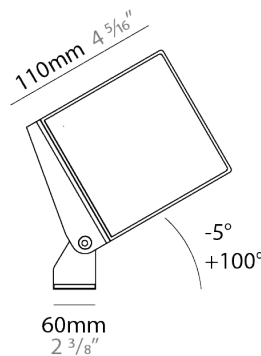

GENERAL

Series: Mini Special
Brand: Platek
Division: Exterior
Mounting Type: Surface
Mounting Location: Above Ground
Subcategory: Flood

PHYSICAL

Shape: Rectangle
Length (mm): 200
Length (in): 7 7/8
Width (mm): 110
Width (in): 4 3/16
Height (mm): 140
Height (in): 5 1/2
Max. Overall Height (mm): 170
Max. Overall Height (in): 6 11/16
Light Distribution: Adjustable / Direct
Diffuser: Clear tempered glass / Diffused Sandblasted Glass
Fixture Finish: BLK / WHI / GRV / COR / ANT / BRZ
Fixture Material: Aluminum Die Cast

ELECTRICAL

Lamp Type: LED
Input Wattage (W): 10 [1 LED] / 17.5 [4 LED]
Total Output Wattage (W): 8 / 16
Dimming: Non-Dimmable
Driver Included: Yes
Driver Location: Integrated
Driver Type: Constant Current - 120Vac
Driver Class: Class 2
Input Voltage (V): 120 - 277
Constant Current (MA): 700

Upon Request: (Not included - see components [IP65 or higher enclosure to be supplied by others]) Remote: 0-10Vdc dimming / Phase dimming / Non-dimming 120/277Vac

LED

Number of LEDs: 1 / 4
Color Temperature (°K): 3000 / 4000
Max. Delivered Lumen (lm): 770 / 800
Nominal Lumen (lm): 1040 / 1080
CRI: >80 CRI
Lamp Life (hrs): 60000

OPTICAL

Optic°: Asymmetric / Diffused

RATINGS AND CERTIFICATIONS

Certified By: Certified for North American Standards
IP rating: IP65
IK Rating: IK05
Bug Rating: B1 U0 G1
Upon Request: Higher Maximum Ambient Temperature