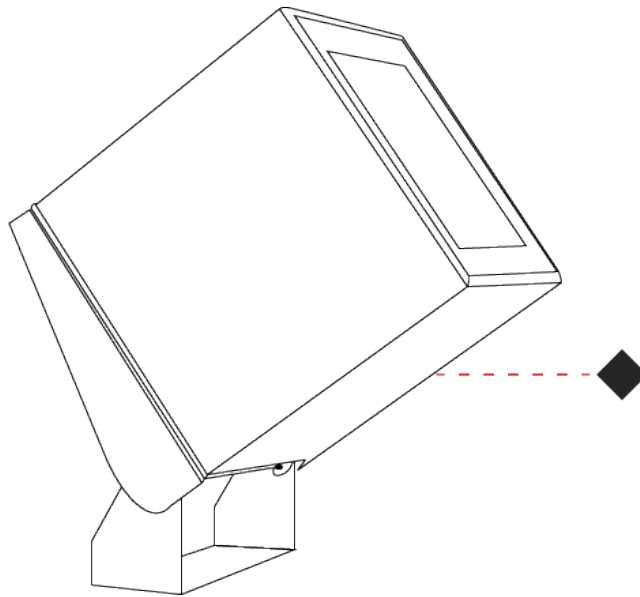

MINI SPECIAL SURFACE

E9F272-

PROJECT

TYPE

SPECIFIER

QUANTITY

DATE

E