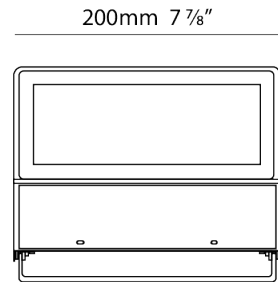

GENERAL

Series: Mini Special
Brand: Platek
Division: Exterior
Mounting Type: Surface
Mounting Location: Above Ground
Subcategory: Flood

PHYSICAL

Shape: Rectangle
Length (mm): 200
Length (in): 7 7/8
Width (mm): 110
Width (in): 4 3/16
Height (mm): 140
Height (in): 5 1/2
Max. Overall Height (mm): 170
Max. Overall Height (in): 6 11/16
Light Distribution: Adjustable / Direct
Diffuser: Clear tempered glass / Diffused Sandblasted Glass
Fixture Finish: BLK / WHI / GRV / COR / ANT / BRZ
Fixture Material: Aluminum Die Cast

ELECTRICAL

Lamp Type: LED
Input Wattage (W): 10 [1 LED] / 17.5 [4 LED]
Total Output Wattage (W): 8 / 16
Dimming: Non-Dimmable
Driver Included: Yes
Driver Location: Integrated
Driver Type: Constant Current - 120Vac
Driver Class: Class 2
Input Voltage (V): 120 - 277
Constant Current (MA): 700

Upon Request: (Not included - see components [IP65 or higher enclosure to be supplied by others]) Remote: 0-10Vdc dimming / Phase dimming / Non-dimming 120/277Vac

LED

Number of LEDs: 1 / 4
Color Temperature (°K): 3000 / 4000
Max. Delivered Lumen (lm): 770 / 800
Nominal Lumen (lm): 1040 / 1080
CRI: >80 CRI
Lamp Life (hrs): 60000

OPTICAL

Optic°: Asymmetric / Diffused

RATINGS AND CERTIFICATIONS

Certified By: Certified for North American Standards
IP rating: IP65
IK Rating: IK05
Bug Rating: B1 U0 G1
Upon Request: Higher Maximum Ambient Temperature