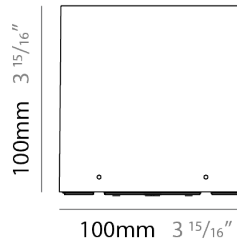

GENERAL

Series: Mini Special
Brand: Platek
Division: Exterior
Mounting Type: Surface
Mounting Location: Wall
Subcategory: Wall Effect

PHYSICAL

Shape: Rectangle
Length (mm): 200
Length (in): 7 7/8
Height (mm): 100
Depth (mm): 100
Height (in): 3 15/16
Depth (in): 3 15/16
Light Distribution: Direct
Weight (kg): 1.6
Weight (lbs): 3.53
Diffuser: Clear tempered glass / Diffused Sandblasted Glass
Fixture Finish: [BLK / WHI / GRY / COR / ANT / BRZ](#)
Fixture Material: Aluminum Die Cast

ELECTRICAL

Lamp Type: LED
Input Wattage (W): 10 / 19.5
Total Output Wattage (W): 8 / 18
Dimming: Non-Dimming / Phase Dimming (120vac Only)
Driver Included: Yes
Driver Location: Integrated
Driver Type: Constant Current - 120 / 277Vac
Driver Class: Class 2
Input Voltage (V): 120 - 277
Constant Current (MA): 700
Upon Request: Remote: 0-10Vdc dimming

LED

Number of LEDs: 1 / 4
Color Temperature (°K): [3000 / 4000](#)
Max. Delivered Lumen (lm): 910 / 945
Nominal Lumen (lm): 1040 / 1080
CRI: >80 CRI
Lamp Life (hrs): 60000

OPTICAL

Optic°: [1 Opening](#)

RATINGS AND CERTIFICATIONS

Certified By: Certified for North American Standards
IP rating: IP65
IK Rating: IK05
Bug Rating: B1 U4 G0
Upon Request: Higher Maximum Ambient Temperature

PROJECT
TYPE
SPECIFIER
QUANTITY
DATE